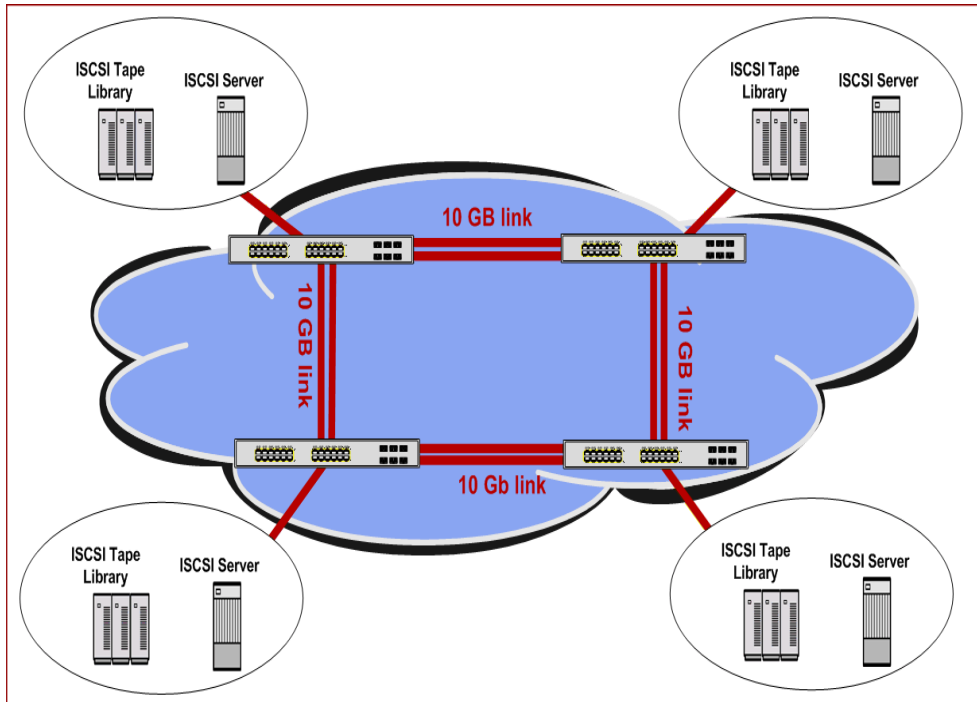

High Performance Storage Solutions

ETHER-RAPTOR 1010 - 1/10 Gigabit Ethernet Switch/Router

Small, Fast, Reliable...

Now there is a way to store, backup and retrieve Terabytes of data plus get better use of your distributed storage systems!!

Raptor Networks Technology, Inc. offers an innovative and unique approach to High Performance Storage Networks. We provide fully redundant 1-10 Gigabit (or greater) connectivity utilizing the Ether-Raptor family of Ethernet switches, our patented architectural design based on high bandwidth requirements for Clustering, Video and Network Attached Storage (NAS).