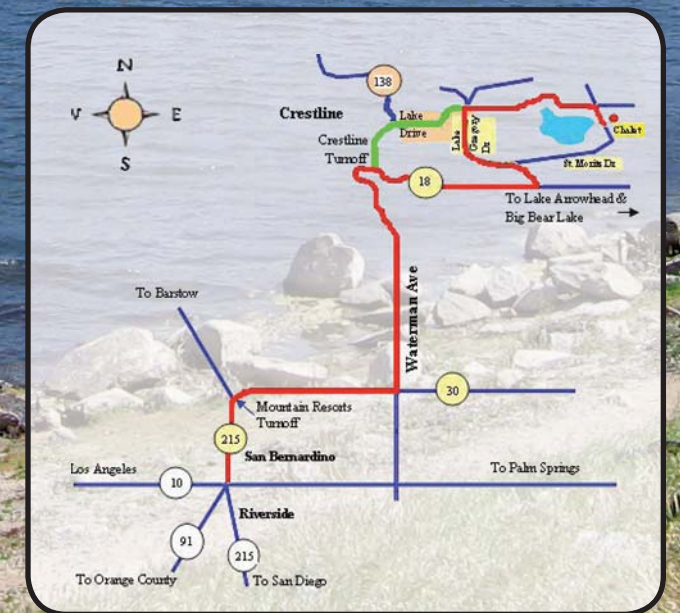

Retreat Director
Vina de Lestonnac Retreat Center
39300 De Portola Road
Temecula, California 92592

Lestonnac Chalet

Relaxing Mountain Retreat

www.lestonnacchalet.com

The magnificent *Lestonnac Chalet Mountain Retreat* is a multi-level completely furnished residence operated by the Sisters of the Company of Mary of Temecula, CA.

Overlooking Lake Gregory, the Chalet provides an atmosphere traditionally regarded as the threshold of contact between the divine and human spheres.

Lestonnac Chalet
24719 San Moritz Drive
Lake Gregory, CA 92325
951-302-5571
951-302-2830 (Fax)
www.lestonnacchalet.com

The Chalet is great for family vacations, weekend getaways, spiritual retreats, or for solitude.

The beautiful views of Lake Gregory and giant pine trees of the San Bernardino mountains provide an environment for relaxation or outdoor fun.